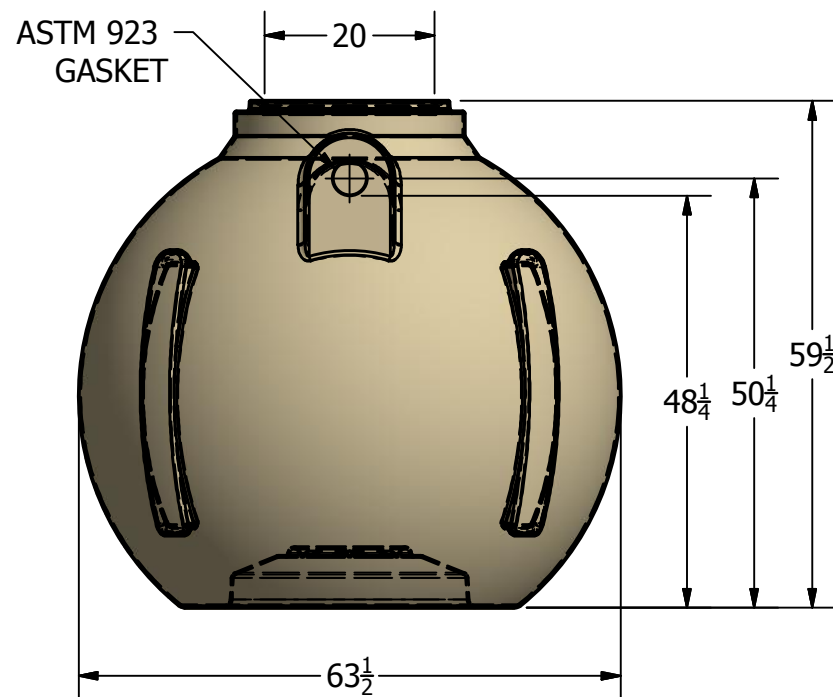

20" LID
(HAZARDOUS GAS WARNING)

DRAWN	bolzer	8/12/2016		
CHECKED			NORWESCO, INC. SAINT BONIFACIUS, MN TITLE	
QA			525 LOW PROFILE PUMP (FL)	
MFG			SIZE	DWG NO
APPROVED			B	44831
			SCALE: 1/16	REV
				SHEET 1 OF 1