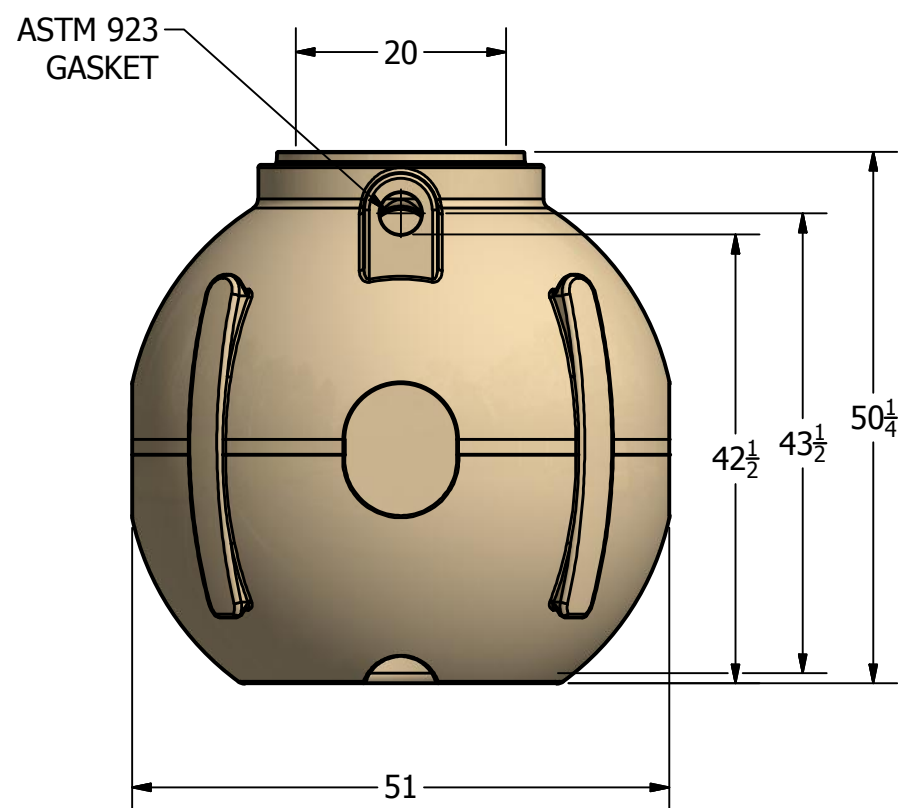

20" Lid
(HAZARDOUS GAS WARNING)

DRAWN	bolzer	8/12/2016	 NORWESCO, INC. SAINT BONIFACIUS, MN		
CHECKED					
QA			TITLE 300 LOW PROFILE PUMP (FL)		
MFG					
APPROVED			SIZE	DWG NO	REV
			B	43552	
			SCALE: 1/16	SHEET 1 OF 1	