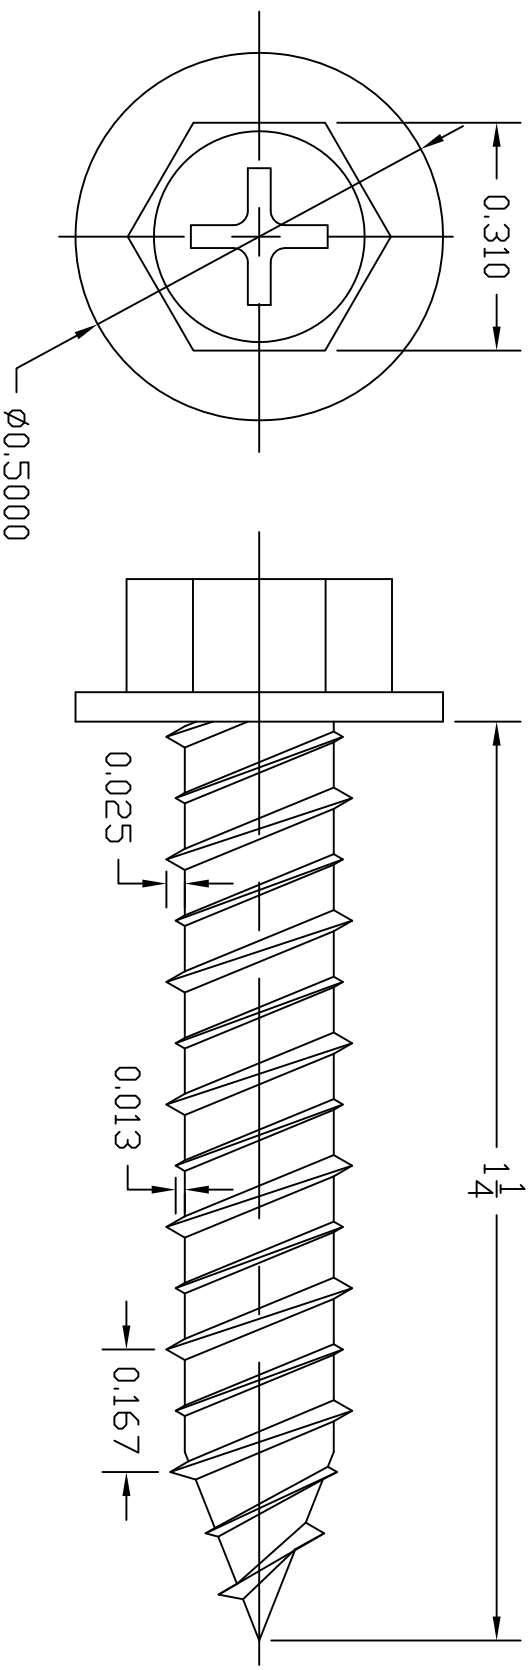

REVISIONS				
ZONE	REV	DESCRIPTION	DATE	APPROVED
	C	REDRAWN, WAS 3/8 HEX	19 JUN02	

DESCRIPTION: #14 X 1 1/4 SELF TAPPING SCREW  
 SPECIAL PHILLIPS HEX WASHER HEAD (5/16)  
 TYPE A, SHARP POINT  
 18-8 STAINLESS STEEL  
 SPECIAL HIGH-LOW DOUBLE LEAD THREAD

JTP 14MAY98		<b>NORWESCO</b> ST. BONIFACIUS, MN SCREW, SELF TAPPING, SS, #14 HEX HD X 1 1/4			REV C
SCALE 4X		SHEET			