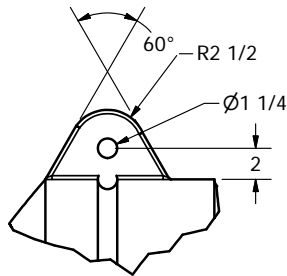

VIEW B-B
SCALE 1:24

SECTION A-A
SCALE 1:24

ELLIPSE, 80 X 56

DETAIL C
SCALE 1 / 8

DRAWN	Jerry Paulson	4/17/2009
CHECKED		
QA		
MFG		
APPROVED		

NORWESCO, INC., ST. BONIFACIUS, MN TITLE		
1600 GALLON FLAT BOTTOM TANK		
SIZE	DWG NO	REV
B		
SCALE: 1/16	SHEET 1 OF 1	