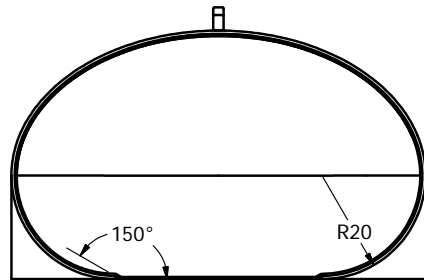

VIEW B-B
SCALE 1:24

SECTION A-A
SCALE 1:24

ELLIPSE, 80 X 56

DETAIL C
SCALE 1 / 8

DRAWN	Jerry Paulson	4/17/2009
CHECKED		
QA		
MFG		
APPROVED		

NORWESCO, INC., ST. BONIFACIUS, MN TITLE		
1600 GALLON FLAT BOTTOM TANK		
SIZE	DWG NO	REV
B		
SCALE: 1/16	SHEET 1 OF 1	