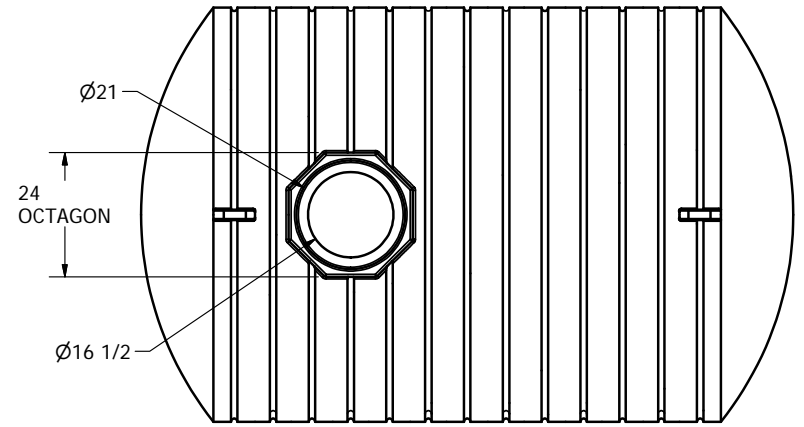

VIEW B-B
SCALE 1:24

SECTION A-A
SCALE 1:24

ELLIPSE, 80 X 56

DETAIL C
SCALE 1 / 8

DRAWN	Jerry Paulson	4/17/2009
CHECKED		
QA		
MFG		
APPROVED		

NORWESCO, INC., ST. BONIFACIUS, MN TITLE		
1600 GALLON FLAT BOTTOM TANK		
SIZE	DWG NO	REV
B		
SCALE: 1/16	SHEET 1 OF 1	