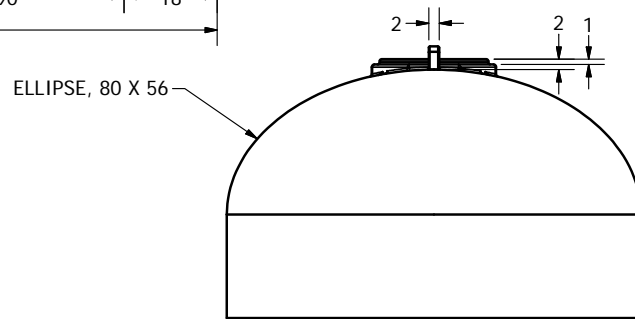

VIEW B-B
SCALE 1:24

SECTION A-A
SCALE 1:24

ELLIPSE, 80 X 56

DETAIL C
SCALE 1 / 8

DRAWN	Jerry Paulson	4/17/2009
CHECKED		
QA		
MFG		
APPROVED		

NORWESCO, INC., ST. BONIFACIUS, MN TITLE		
1600 GALLON FLAT BOTTOM TANK		
SIZE	DWG NO	REV
B		
SCALE: 1/16	SHEET 1 OF 1	