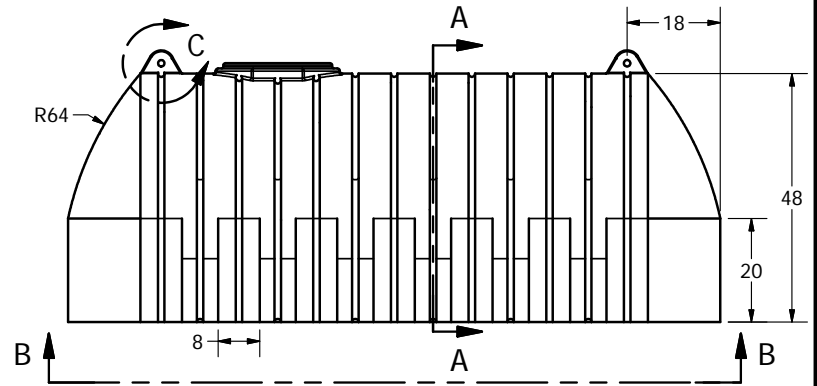

VIEW B-B
SCALE 1:24

SECTION A-A
SCALE 1:24

ELLIPSE, 80 X 56

DETAIL C
SCALE 1 / 8

DRAWN	Jerry Paulson	4/17/2009
CHECKED		
QA		
MFG		
APPROVED		

NORWESCO, INC., ST. BONIFACIUS, MN TITLE		
1600 GALLON FLAT BOTTOM TANK		
SIZE	DWG NO	REV
B		
SCALE: 1/16	SHEET 1 OF 1	