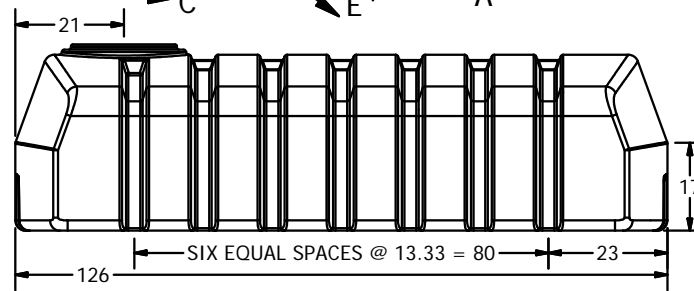

DETAIL E
SCALE 1 / 12

SECTION F-F
SCALE 1 : 24

SECTION A-A
SCALE 1 : 24

DETAIL B
SCALE 1 / 12

FOB ST BONIFACIUS MN AND LANCASTER OH

DRAWN Jerry Paulson	3/23/2009
CHECKED	
QA	
MFG	
APPROVED	

 NORWESCO, INC., ST. BONIFACIUS, MN		
		TITLE
1275 GALLON LOW PROFILE WATER TANK		
SIZE B	DWG NO	REV

SCALE: 1/24	SHEET 1 OF 1
-------------	--------------