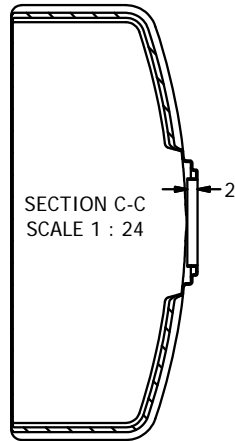

DETAIL E
SCALE 1 / 12

SECTION F-F
SCALE 1 : 24

SECTION A-A
SCALE 1 : 24

DETAIL B
SCALE 1 / 12

FOB ST BONIFACIUS MN AND LANCASTER OH

DRAWN Jerry Paulson	3/23/2009
CHECKED	
QA	
MFG	
APPROVED	

 NORWESCO, INC., ST. BONIFACIUS, MN		
		TITLE
1275 GALLON LOW PROFILE WATER TANK		
SIZE B	DWG NO	REV

SCALE: 1/24	SHEET 1 OF 1
-------------	--------------