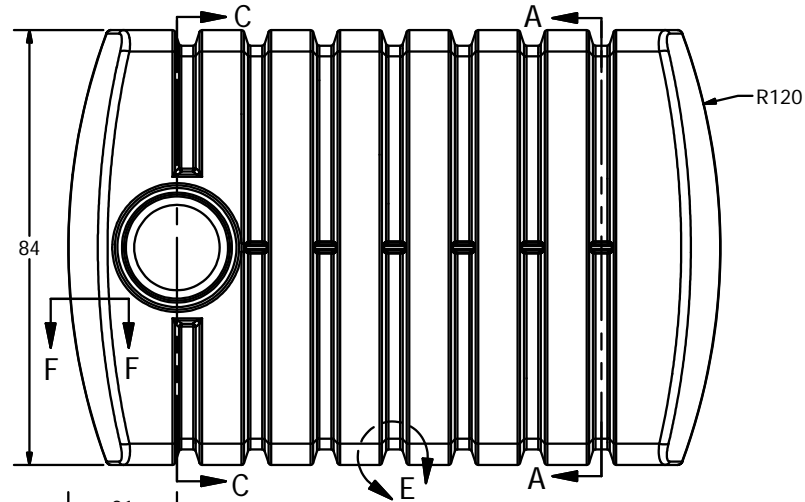

DETAIL E
SCALE 1 / 12

SECTION F-F
SCALE 1 : 24

SECTION A-A
SCALE 1 : 24

DETAIL B
SCALE 1 / 12

FOB ST BONIFACIUS MN AND LANCASTER OH

DRAWN Jerry Paulson	3/23/2009
CHECKED	
QA	
MFG	
APPROVED	

 NORWESCO, INC., ST. BONIFACIUS, MN		
		TITLE
1275 GALLON LOW PROFILE WATER TANK		
SIZE B	DWG NO	REV

SCALE: 1/24	SHEET 1 OF 1
-------------	--------------