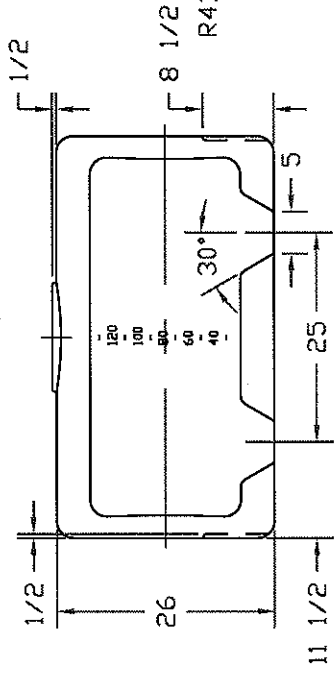

REVISIONS				
ZONE	REV	DESCRIPTION	DATE	APPROVED

- 25 9/16
- 22 7/8
- 20 5/16
- 19 13/16
- 17 3/4
- 15 3/4
- 13 3/4
- 11 3/4
- 9 3/4
- 7 3/4
- 5 3/4
- 3 1/2
- 2 1/2
- 0

NORWESCO
ST. BONIFACIUS, MN

150 GALLON PCD TANK

JTP 20DEC95

SIZE B FSCM NO. DWG NO. REV

SCALE 1/16 SHEET