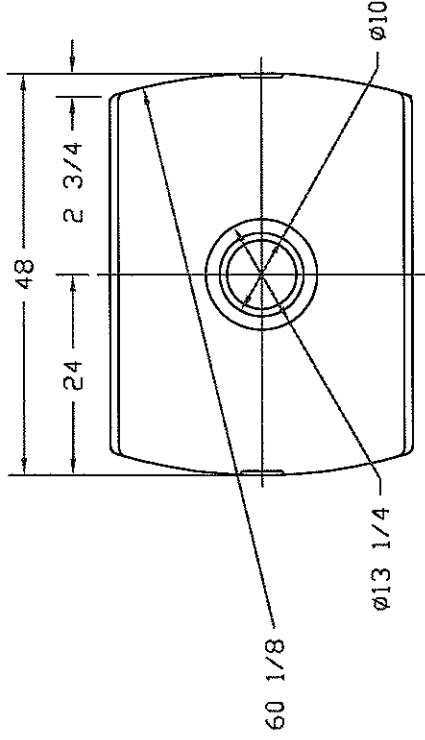

REVISIONS				
ZONE	REV	DESCRIPTION	DATE	APPROVED

- 25 9/16
- 22 7/8
- 20 5/16
- 19 13/16
- 17 3/4
- 15 3/4
- 13 3/4
- 11 3/4
- 9 3/4
- 7 3/4
- 5 3/4
- 3 1/2
- 2 1/2
- 0

NORWESCO
ST. BONIFACIUS, MN

150 GALLON PCD TANK

JTP 20DEC95

SIZE B FSCM NO. DWG NO. REV

SCALE 1/16 SHEET