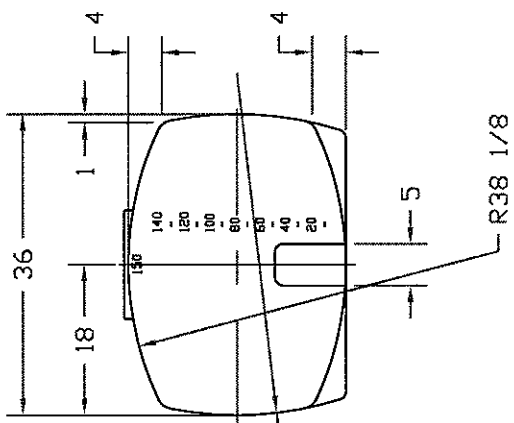

REVISIONS				
ZONE	REV	DESCRIPTION	DATE	APPROVED

- 25 9/16
- 22 7/8
- 20 5/16
- 19 13/16
- 17 3/4
- 15 3/4
- 13 3/4
- 11 3/4
- 9 3/4
- 7 3/4
- 5 3/4
- 3 1/2
- 2 1/2
- 0

NORWESCO
ST. BONIFACIUS, MN

150 GALLON PCD TANK

JTP 20DEC95

SIZE B FSCM NO. DWG NO. REV

SCALE 1/16 SHEET