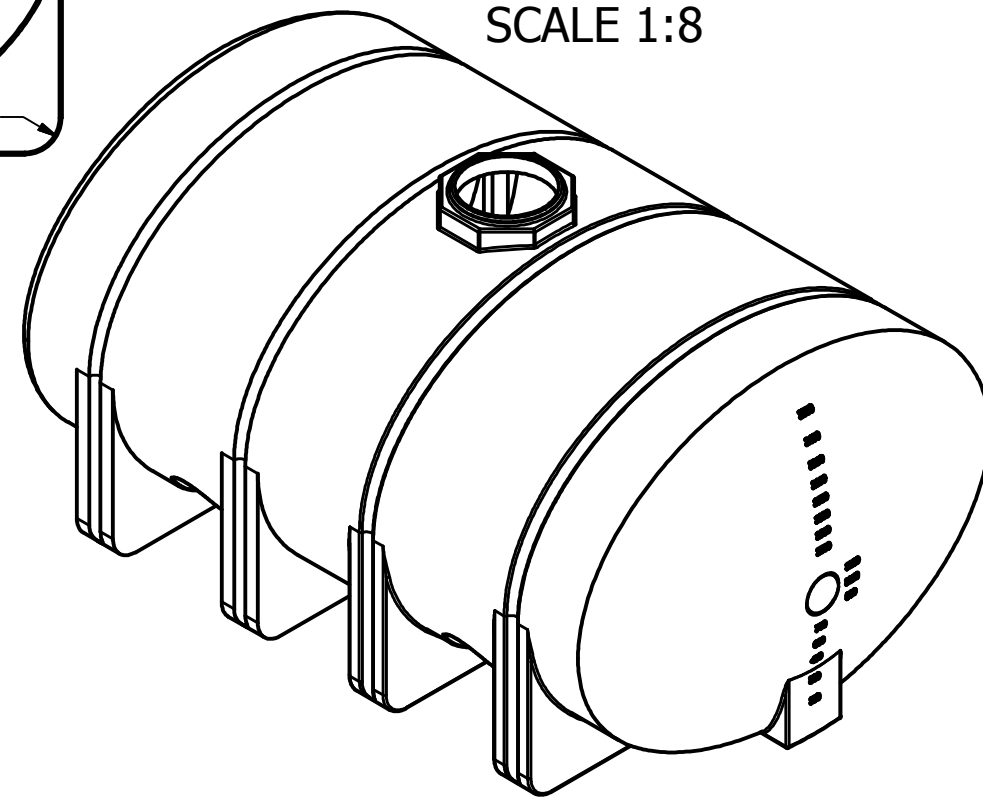

SECTION A-A
SCALE 1:8

SECTION B-B
SCALE 1:28

REVISION HISTORY			
REV	DESCRIPTION	DATE	AUTHOR
B	REDRAWN, SPRGR REV'D	10/22/1997	
C	REDRAWN, SPRGR REV'D	8/17/2004	
D	REDRAWN	8/6/2013	Michael Holden
DRAWN Jerry Paulson		10/22/1997	NORWESCO NORWESCO, INC. SAINT BONIFACIUS, MN TITLE 2635 GALLON ELLIPTICAL LEG TANK
CHECKED			
QA			
MFG			
APPROVED			
SIZE B		DWG NO	
SCALE: 1/16		REV D	
SHEET 1 OF 2			