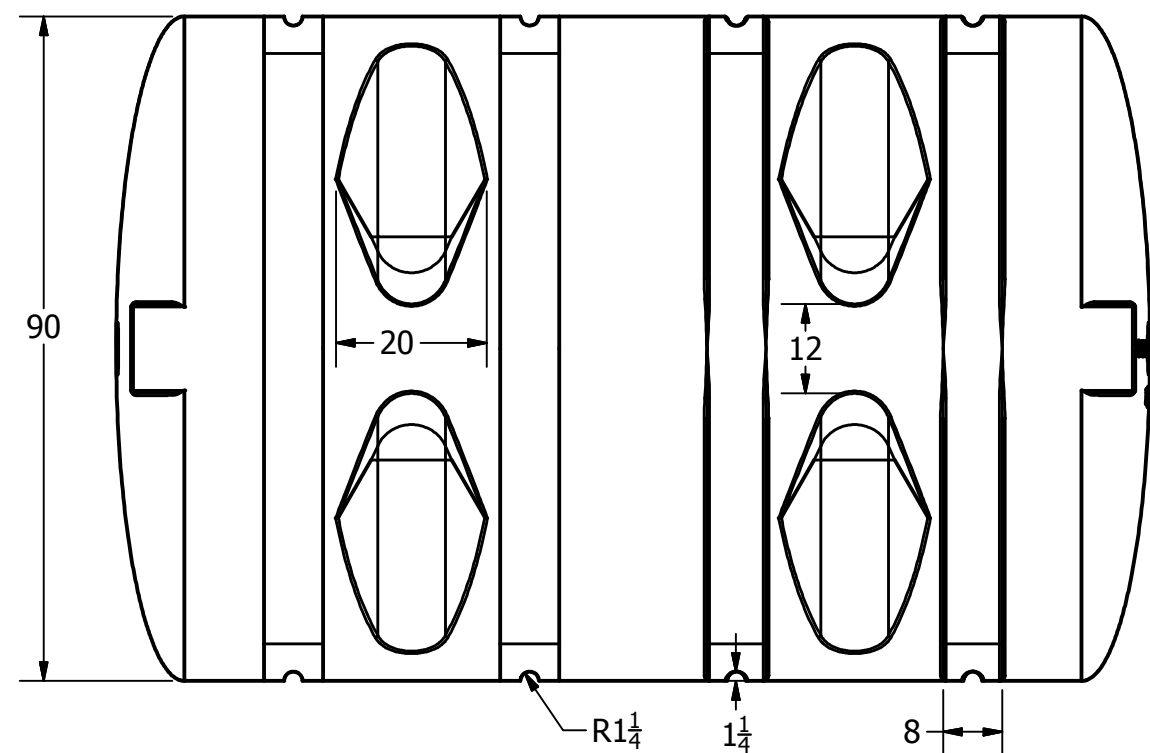

SECTION A-A
SCALE 1:8

SECTION B-B
SCALE 1:28

REVISION HISTORY			
REV	DESCRIPTION	DATE	AUTHOR
B	REDRAWN, SPRGR REV'D	10/22/1997	
C	REDRAWN, SPRGR REV'D	8/17/2004	
D	REDRAWN	8/6/2013	Michael Holden
DRAWN Jerry Paulson		10/22/1997	NORWESCO NORWESCO, INC. SAINT BONIFACIUS, MN TITLE 2635 GALLON ELLIPTICAL LEG TANK
CHECKED			
QA			
MFG			
APPROVED			
SIZE B		DWG NO	
SCALE: 1/16		REV D	
SHEET 1 OF 2			