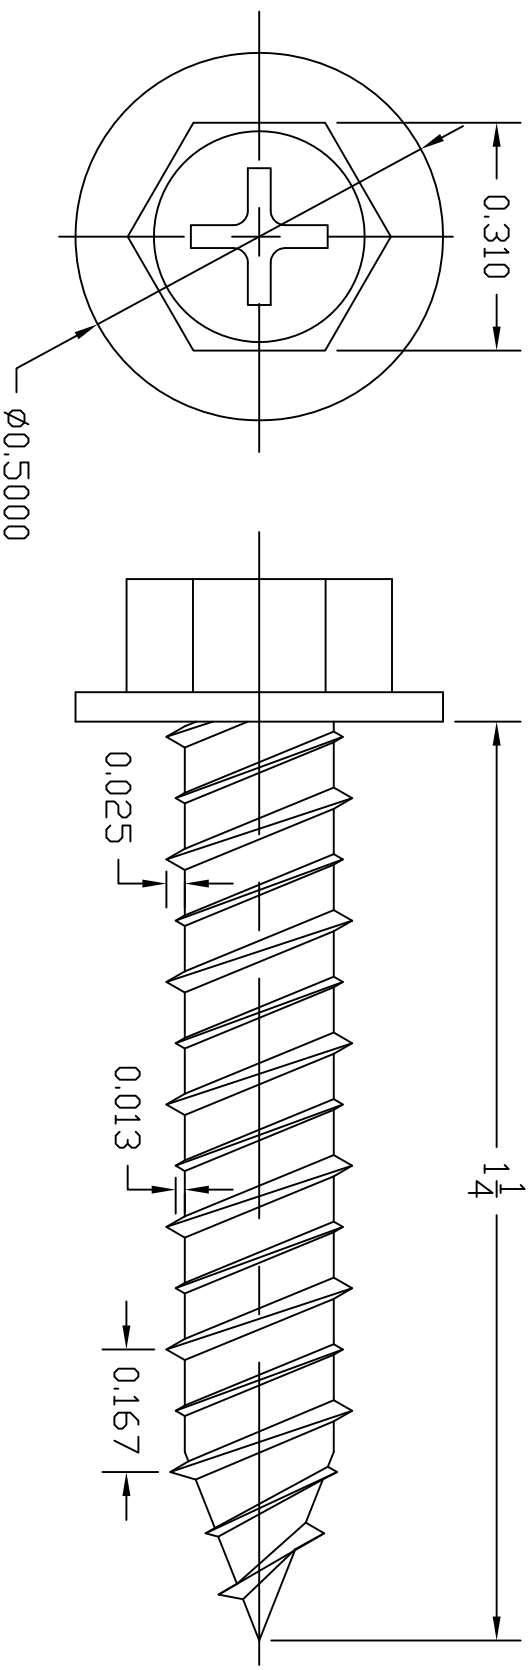

| REVISIONS |     |                      |          |          |
|-----------|-----|----------------------|----------|----------|
| ZONE      | REV | DESCRIPTION          | DATE     | APPROVED |
|           | C   | REDRAWN, WAS 3/8 HEX | 19 JUN02 |          |
|           |     |                      |          |          |

DESCRIPTION: #14 X 1 1/4 SELF TAPPING SCREW  
 SPECIAL PHILLIPS HEX WASHER HEAD (5/16)  
 TYPE A, SHARP POINT  
 18-8 STAINLESS STEEL  
 SPECIAL HIGH-LOW DOUBLE LEAD THREAD

|             |        |   |         |     |     |
|-------------|--------|---|---------|-----|-----|
| JTP 14MAY98 |        | <b>NORWESCO</b><br>ST. BONIFACIUS, MN<br>SCREW, SELF TAPPING, SS,<br>#14 HEX HD X 1 1/4 |         |     | REV |
|             |        |   |         |     | C   |
| SCALE 4X    | SIZE A | FSCM NO.  | DWG NO. | REV |     |
|             |        |   | 62406   | C   |     |