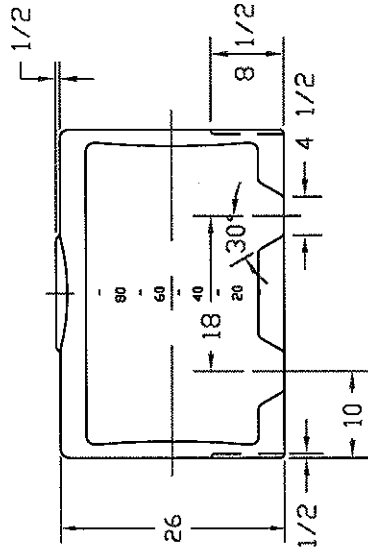

REVISIONS			
ZONE	REV	DESCRIPTION	DATE

- 24 3/32
- 21 7/16
- 19
- 16 11/16
- 14 7/16
- 12 7/32
- 9 31/32
- 7 11/16
- 5 11/32
- 2 25/32
- 0

NORWESCO
ST. BONIFACIUS, MN

100 GALLON PCD TANK

JTP 30JUN95

SIZE B FSCM NO. DWG NO. REV

SCALE 1/16 SHEET