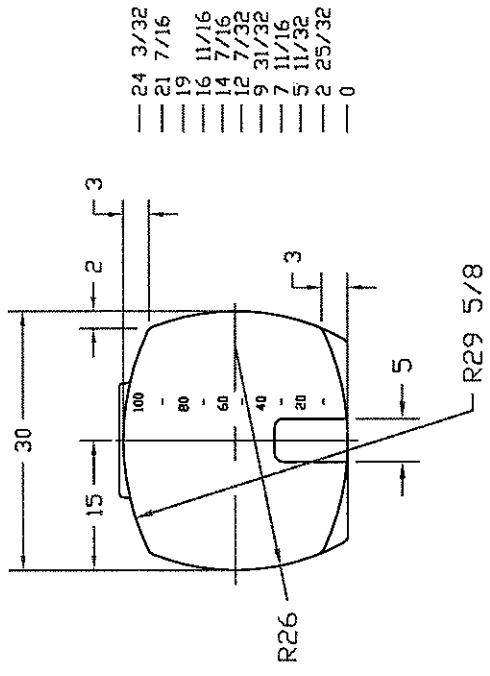

REVISIONS			
ZONE	REV	DESCRIPTION	DATE

- 24 3/32
- 21 7/16
- 19
- 16 11/16
- 14 7/16
- 12 7/32
- 9 31/32
- 7 11/16
- 5 11/32
- 2 25/32
- 0

NORWESCO
ST. BONIFACIUS, MN

100 GALLON PCD TANK

JTP 30JUN95

SIZE B FSCM NO. DWG NO. REV

SCALE 1/16 SHEET