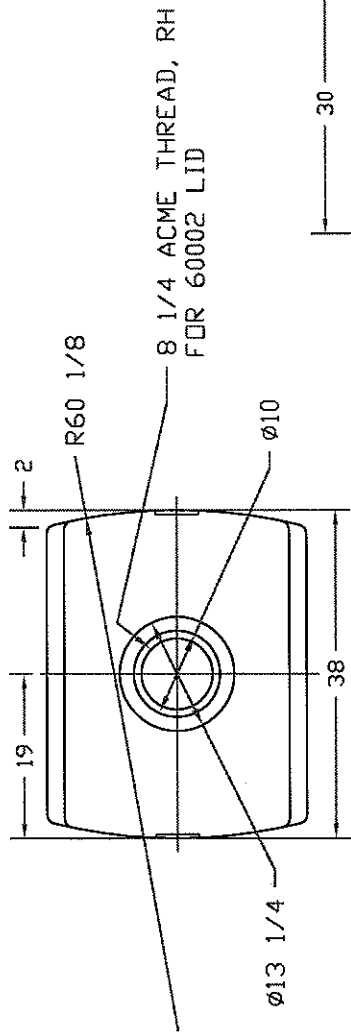

REVISIONS			
ZONE	REV	DESCRIPTION	DATE

- 24 3/32
- 21 7/16
- 19
- 16 11/16
- 14 7/16
- 12 7/32
- 9 31/32
- 7 11/16
- 5 11/32
- 2 25/32
- 0

NORWESCO
ST. BONIFACIUS, MN

100 GALLON PCD TANK

JTP 30JUN95

SIZE B FSCM NO. DWG NO. REV

SCALE 1/16 SHEET