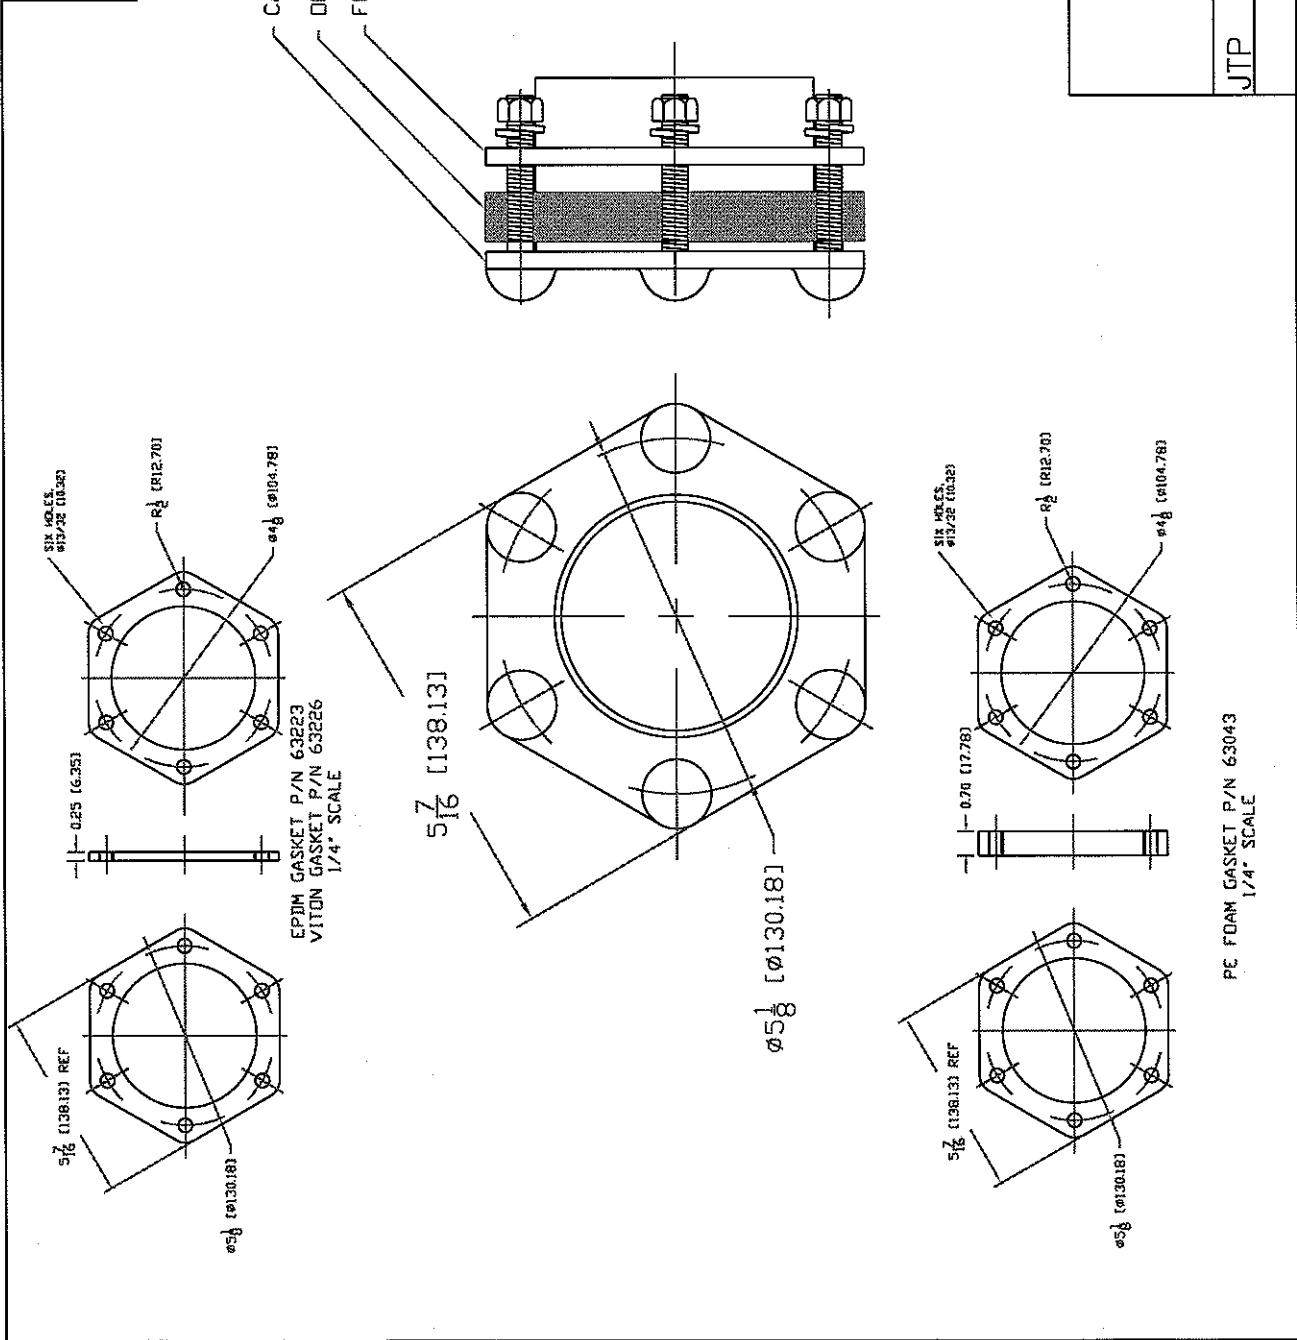

REVISIONS			
ZONE	REV	DESCRIPTION	DATE

NORWESCO
ST. BONIFACIUS, MN
3" SS BOLTED FITTING
ASSEMBLY

JTP	14SEP01	SCALE 1/2	SHEET
REV	B	DWG NO. 63039	REV